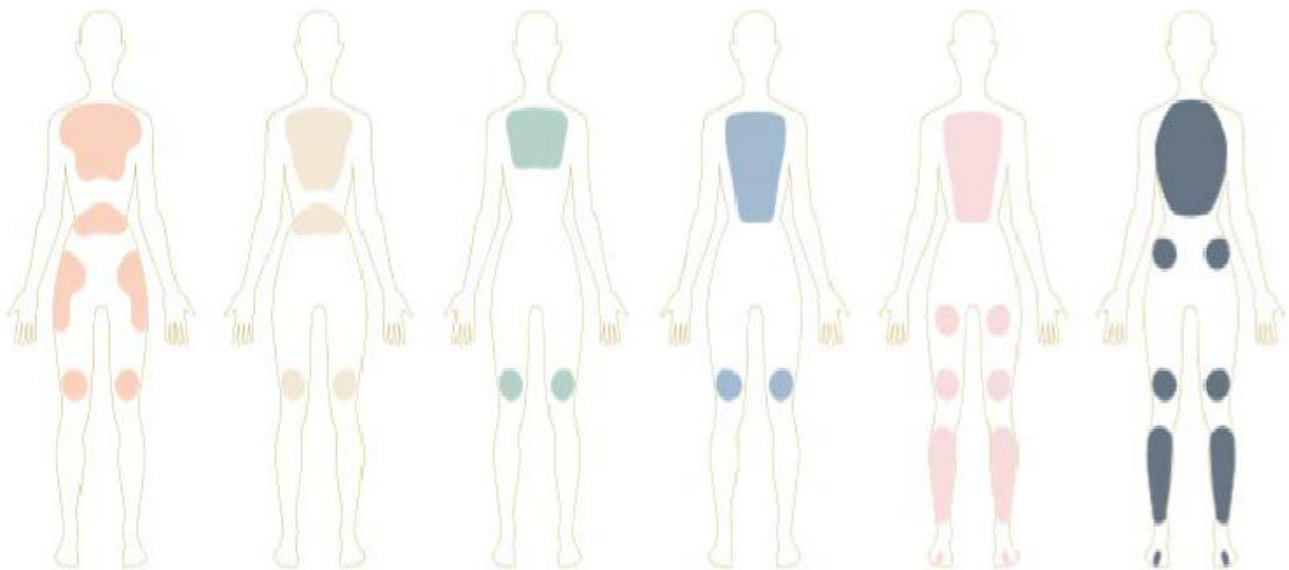

The range has a variety of sizes with many customisable options, which means our expert staff are able to create the right solution for you and your family derived from your individual requirements.

Light therapy supports deep relaxation

Aromatherapy can be added to further enhance your massage experience

ERGONOMICALLY DESIGNED SEATING

Our selection of Affordable Luxury Hot Tubs seats have been contoured to fit the body perfectly. Years of research has resulted in our comfortable seating layouts and perfect jet configuration. These are designed individually to provide different treatment massages. The result is a full body massage and hydrotherapeutic experience after every use, whilst having fun with your loved ones. The arrangement of jets may differ for each tub.

Relax Massage Seat	Expert Massage Seat	Cool Down Massage Seats	Focus Massage Seats	Body Flow Massage Seat	Intenso Massage Seat
It targets the regeneration of the shoulder girdle and trunk muscle tissue, as well as the hip flex muscles and knee extensor muscles. The muscle groups most used!	Its adjustable jets can have physiological effects with customised directions and strengths.	The armchair design provides relaxation after training; its physical and calming effect is an additional benefit to the physiological functions.	It offers its user an experience that is relaxing combined with a deep tissue massage on the longitudinal trunk muscles, whilst exercising the hip and thigh flexor muscle groups.	The massage seat with the most intensive physiological effect. In addition, it also has effects on lymphatic circulation on the lower limbs.	The most refreshing massage seat. The favourite of professional athletes. After intensive training, it ensures the regeneration of critical areas - the back and leg muscles.