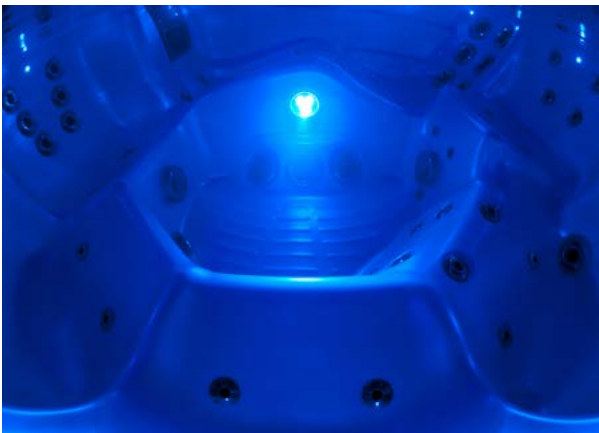

AFFORDABLE LUXURY HOT TUBS

The Hot Tub and Swim Spa Company's range of Affordable Luxury Hot Tubs enables our customers to enjoy all of the family benefits of a hot tub in your garden for an affordable price. Your home spa is your very own piece of opulence and decadence.

The range has a variety of sizes with many customisable options, which means our expert staff are able to create the right solution for you and your family derived from your individual requirements.

Light therapy supports deep relaxation