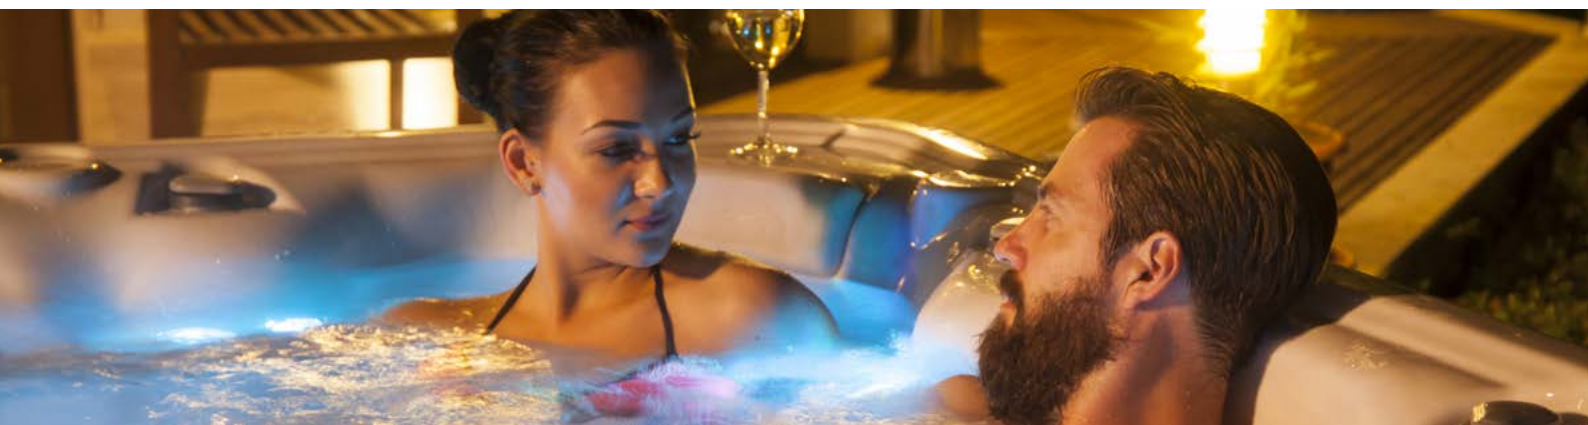

Light Grey

Sand Beige

THE SERENE

Our Serene hot tub is spacious enough to include one seat and two recliners, but it is still small enough to fit almost anywhere – on a shady terrace, or in a slightly bigger bathroom. Due to its 70 cm height, this model easily fits through a normal front door. Its Plug&Play system ensures easy connection.